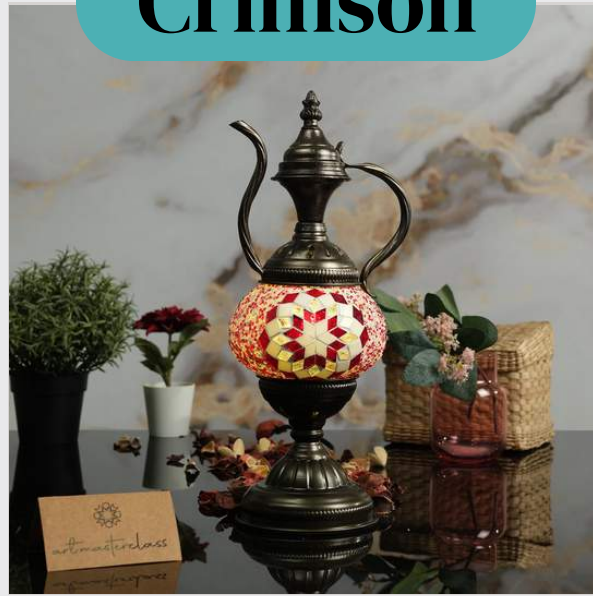

Ruby

Aladdin Lamp DIY Kit Templates

Ocean

Crimson

**Dancing
Green**

Emerald

Floral

Hexafusio