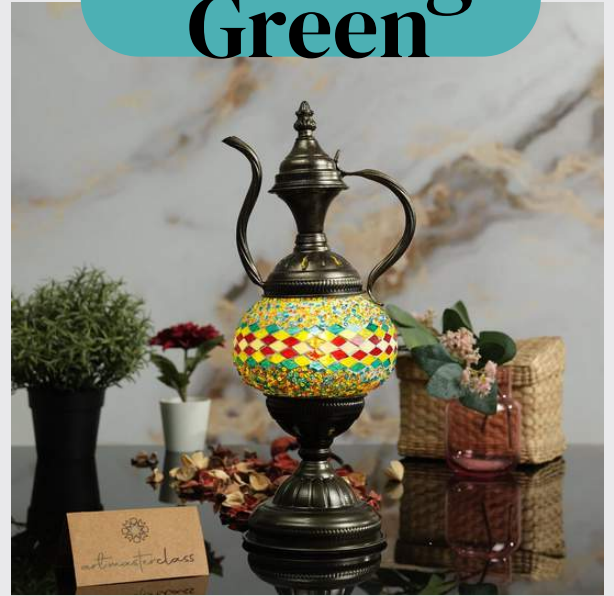

Blue Star

Cloud

Desert

Emerald

Ocean

Pink Star

Rainbow

River

Ruby

Aladdin Lamp DIY Kit Templates

Ocean

Crimson

**Dancing
Green**

Emerald

Floral

Hexafusio

Loopy

**Lily
Garden**

Rainbow

Sapphire

Swan Lamp DIY Kit Templates

Azure

Blaze

Cerulean