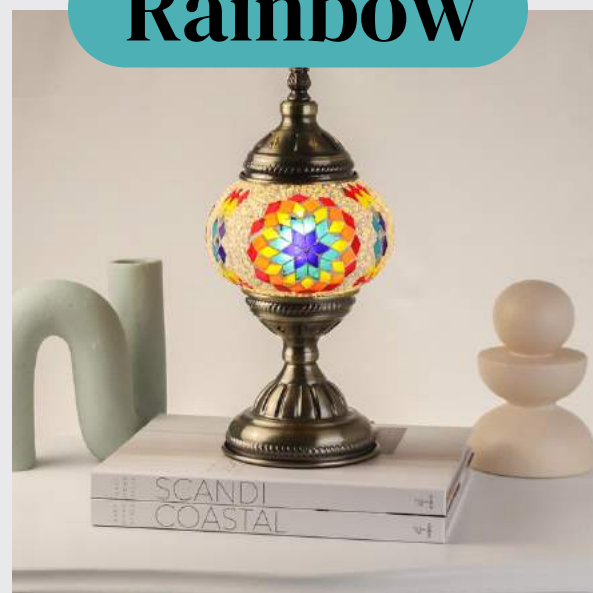

Emerald

Ocean

Pink Star

Rainbow

River

Ruby

Table Lamp DIY Kit Templates

Blue Sky

Blue Star

Cloud

Desert

Emerald

Ocean

Pink Star

Rainbow

River