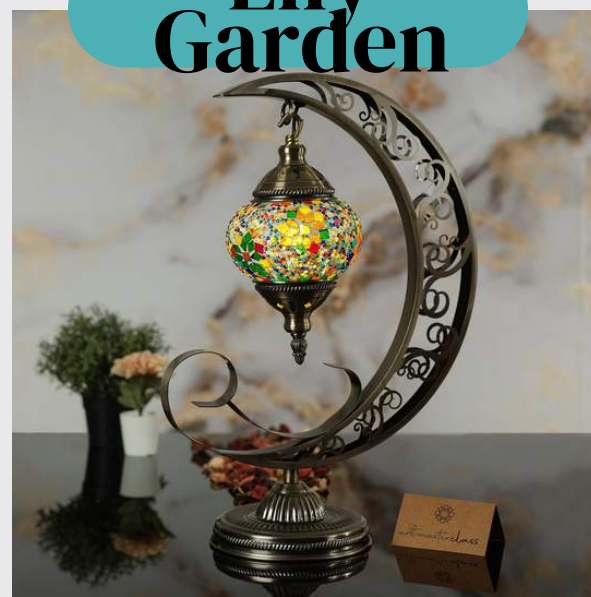

Lily Garden