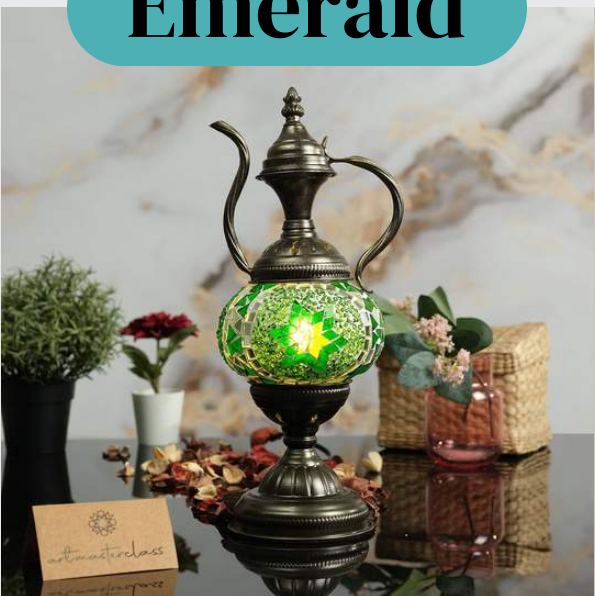

Blue Star

Cloud

Desert

Emerald

Ocean

Pink Star

Rainbow

River

Ruby

Aladdin Lamp DIY Kit Templates

Ocean

Crimson

**Dancing
Green**

Emerald

Floral

Hexafusio

Loopy

**Lily
Garden**

Rainbow

Sapphire

Swan Lamp DIY Kit Templates

Azure

Blaze

Cerulean