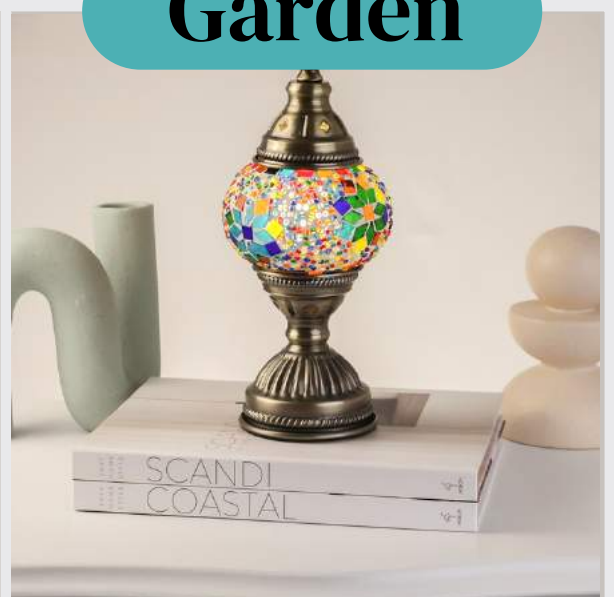

Cobalt

Flame

Flower

Fuchasia

Garden

Garnet

Mustard

Opal

Snow

Teal

Topaz

Short Table Lamp DIY Kit Templates

Blue Sky

Blue Star

Cloud

Desert