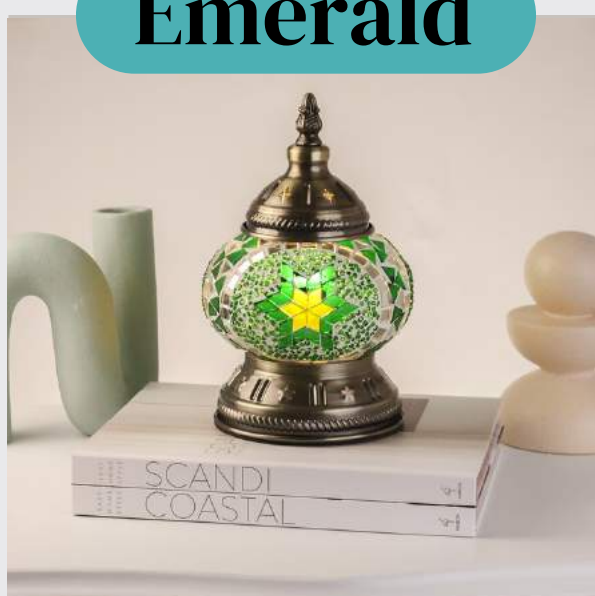

Snow

Teal

Topaz

Short Table Lamp DIY Kit Templates

Blue Sky

Blue Star

Cloud

Desert

Emerald

Ocean

Pink Star

Rainbow

River

Ruby

Table Lamp DIY Kit Templates

Blue Sky

Blue Star

Cloud

Desert

Emerald

Ocean

Pink Star

Rainbow

River