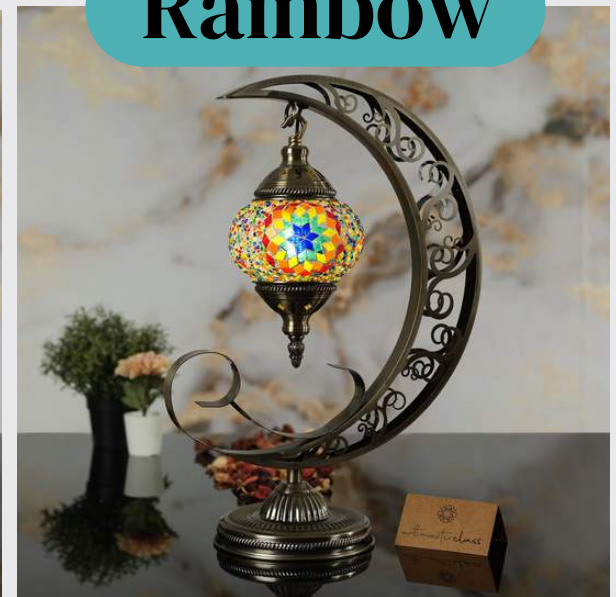

Moon Lamp DIY Kit Templates

Rainbow