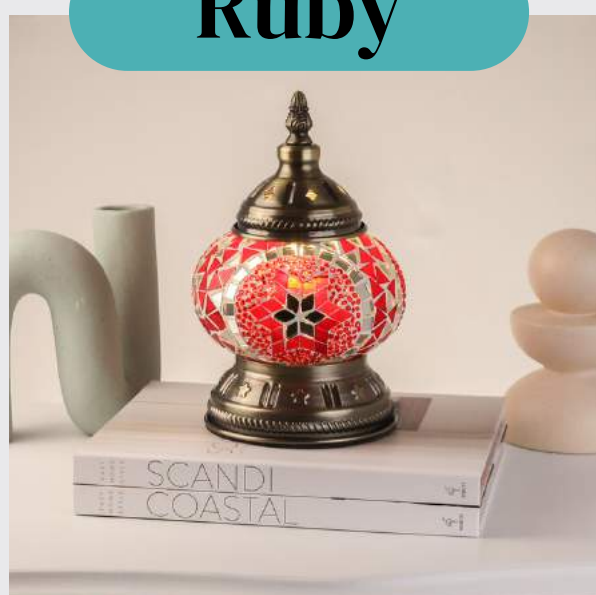

Snow

Teal

Topaz

Short Table Lamp DIY Kit Templates

Blue Sky

Blue Star

Cloud

Desert

Emerald

Ocean

Pink Star

Rainbow

River

Ruby

Table Lamp DIY Kit Templates

Blue Sky

Blue Star

Cloud

Desert

Emerald

Ocean

Pink Star

Rainbow

River