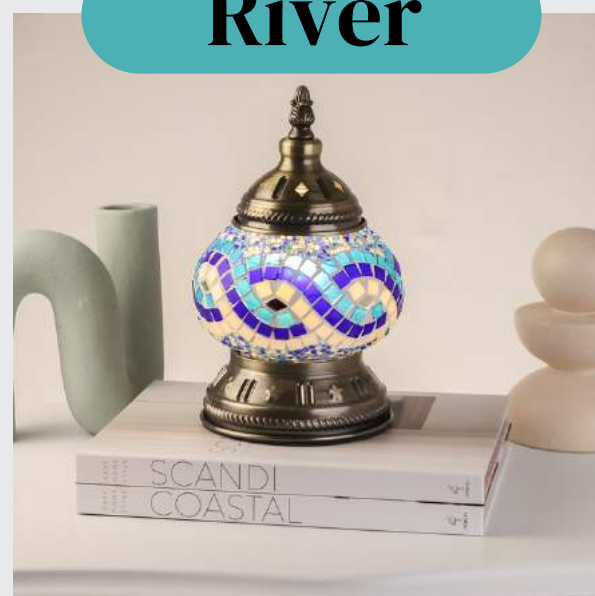

Emerald

Ocean

Pink Star

Rainbow

River

Ruby

Table Lamp DIY Kit Templates

Blue Sky

Blue Star

Cloud

Desert

Emerald

Ocean

Pink Star

Rainbow

River