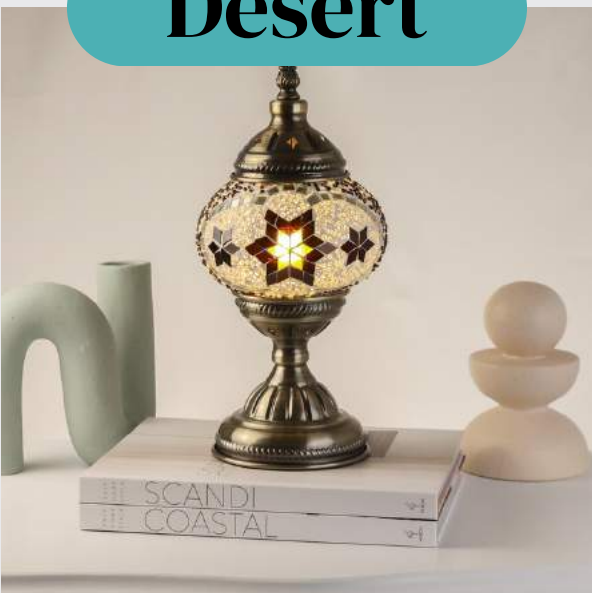

Snow

Teal

Topaz

Short Table Lamp DIY Kit Templates

Blue Sky

Blue Star

Cloud

Desert

Emerald

Ocean

Pink Star

Rainbow

River

Ruby

Table Lamp DIY Kit Templates

Blue Sky

Blue Star

Cloud

Desert

Emerald

Ocean

Pink Star

Rainbow

River