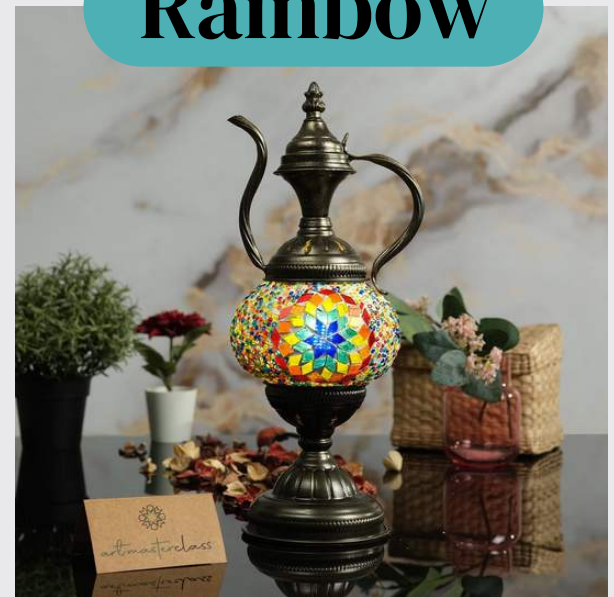

Aladdin Lamp DIY Kit Templates

Rainbow