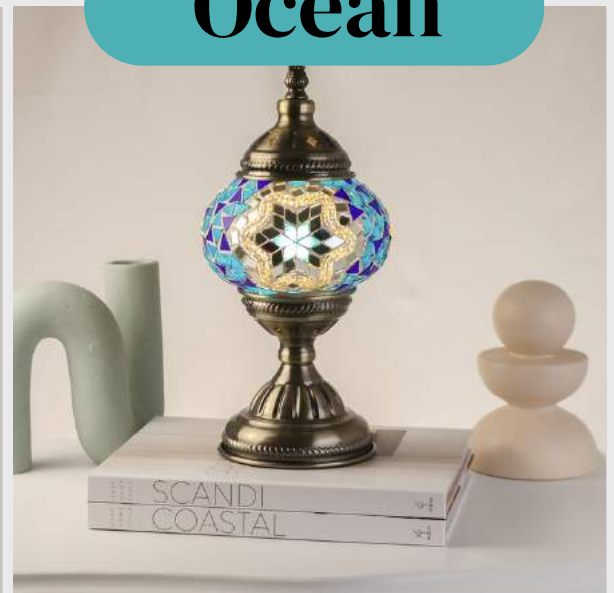

Emerald

Ocean

Pink Star

Rainbow

River

Ruby

Table Lamp DIY Kit Templates

Blue Sky

Blue Star

Cloud

Desert

Emerald

Ocean

Pink Star

Rainbow

River

Ruby

Aladdin Lamp DIY Kit Templates

Ocean

Crimson

**Dancing
Green**

Emerald

Floral

Hexafusio