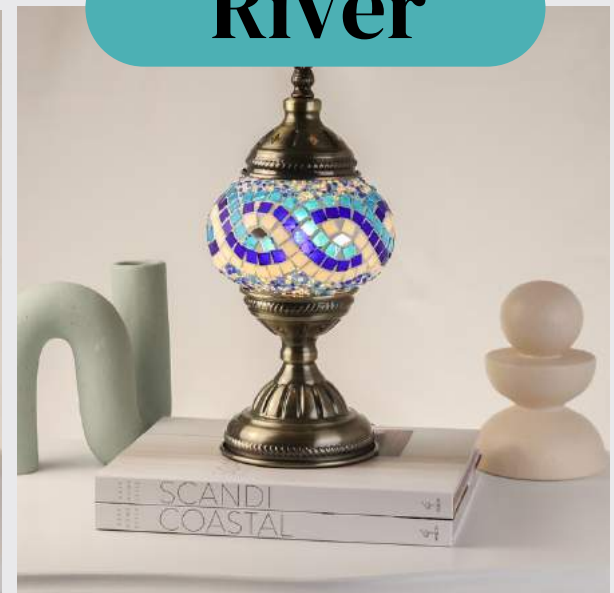

Emerald

Ocean

Pink Star

Rainbow

River

Ruby

Table Lamp DIY Kit Templates

Blue Sky

Blue Star

Cloud

Desert

Emerald

Ocean

Pink Star

Rainbow

River

Ruby

Aladdin Lamp DIY Kit Templates

Ocean

Crimson

**Dancing
Green**

Emerald

Floral

Hexafusio